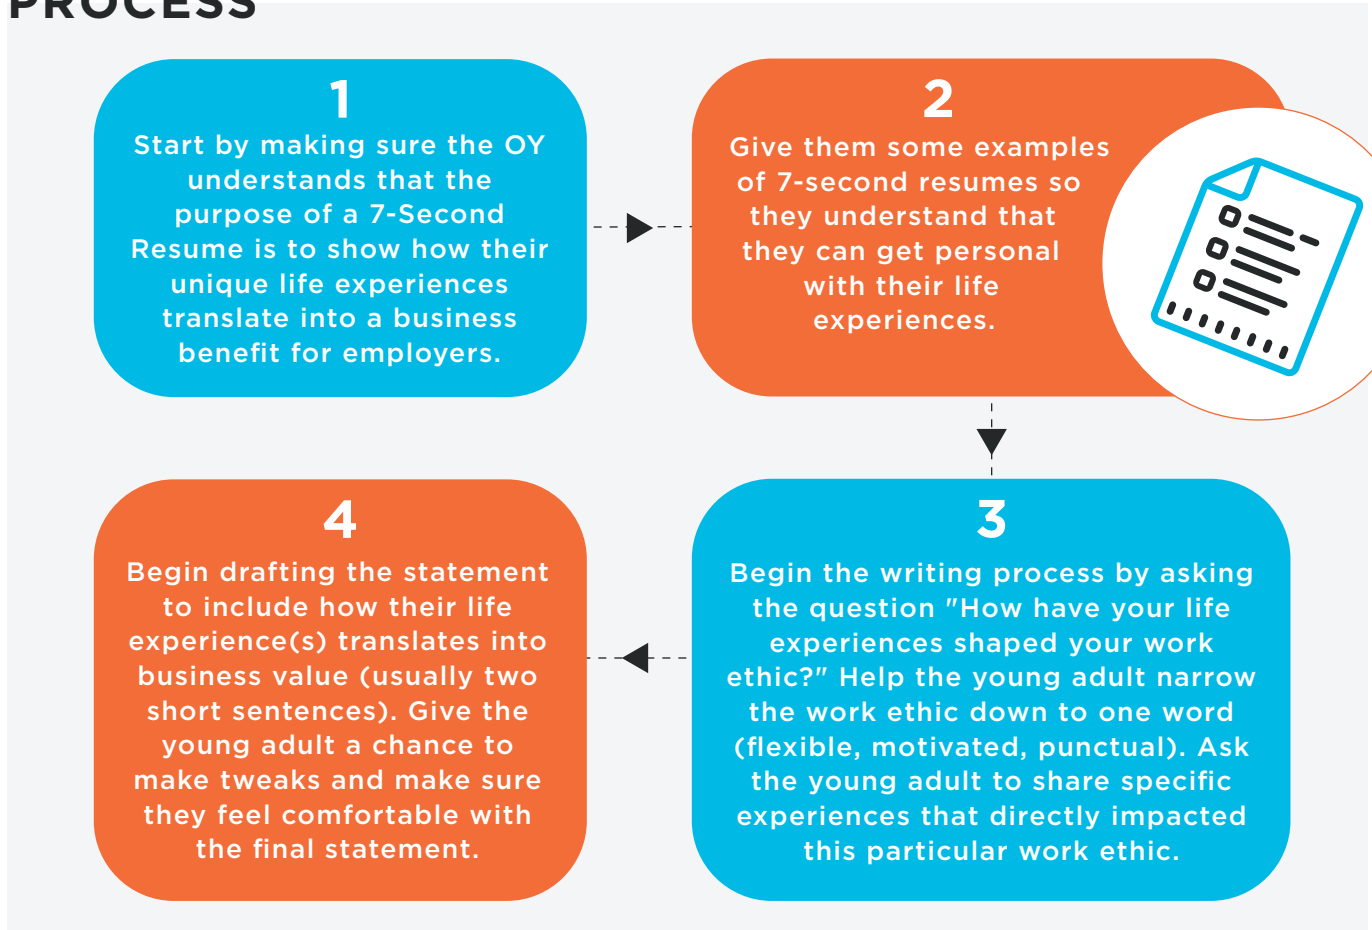

7-SECOND RESUME

COACHING GUIDELINES

PROCESS

GUIDELINES FOR THE 7-SECOND RESUME QUOTE

**"How have your life experiences shaped your work ethic?"